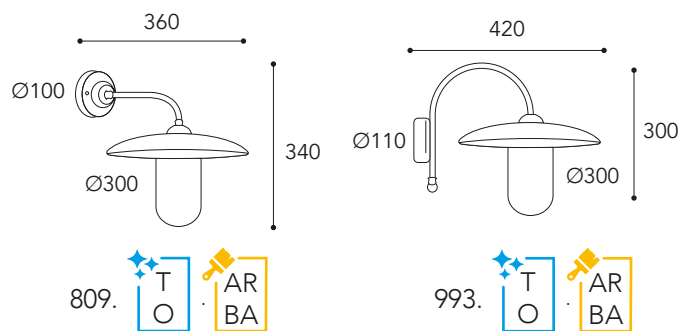

Go **lfo**

809.O.AR

Vetri/Glasses

.T =
 Vetro trasparente
 Transparent glass

.O =
 Vetro opale
 Opal glass

994F.T.AR

Vetri/Glasses

.T =
Vetro trasparente
Transparent glass

.O =
Vetro opale
Opal glass

pag. 10 - 12

CE
IP44 - E27

Max Watt
52

Lampadina a LED
non inclusa
Led bulb not included

Finiture/Finishing:

Anticato Ramato
Aged Brass

Brunito Anticato
Aged Burnish