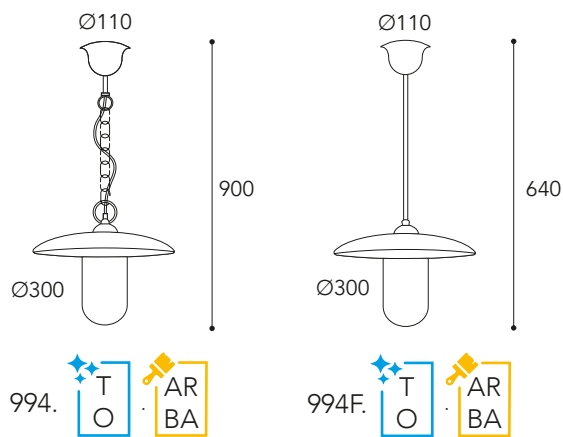

Go **lfo**

809.O.AR

Vetri/Glasses

.T =
 Vetro trasparente
 Transparent glass

.O =
 Vetro opale
 Opal glass

994F.T.AR

Vetri/Glasses

.T =
Vetro trasparente
Transparent glass

.O =
Vetro opale
Opal glass

pag. 10 - 12

CE
IP44 - E27

Max Watt
52

Lampadina a LED
non inclusa
Led bulb not included

Finiture/Finishing:

Anticato Ramato
Aged Brass

Brunito Anticato
Aged Burnish